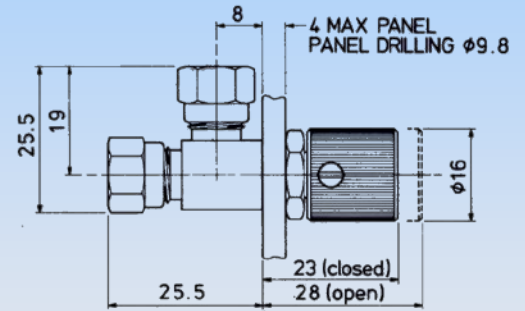

Series 1500 & 4500 Control Valves

Panel mounted
1500 Control
4500 Metering

Stud mounted
1510 Control
4510 Metering

Barb Adaptors
TC271 3/16in Tube
TC273 1/4in Tube

Drallim miniature valves are also suitable for soft plastic tubing using special barb spigot adaptors.

Technical Data	
Fluids	Air and other gases, vapours and liquids compatible with the materials of construction.
Pressures	-1 to +10 bar
Temperatures	-15 to +60°C, dependant on o-ring and tube seal materials.
Materials	Bodies - Brass Stems - 1500 Delrin 4500 316 stainless steel Metering orifice – P.T.F.E Springs - Stainless steel

Ordering Code	
Connector Size	
Tube OD	
1/8in	R
3/16in	A
1/4in	B
4mm	004
5mm	005
6mm	006
O-Ring Material	
Nitrile	NE
Viton	VN
Type Designation	
Control	
Panel	1500
Stud	1510
Metering	
Panel	4500
Stud	4510
EXAMPLE 1500 NE B	