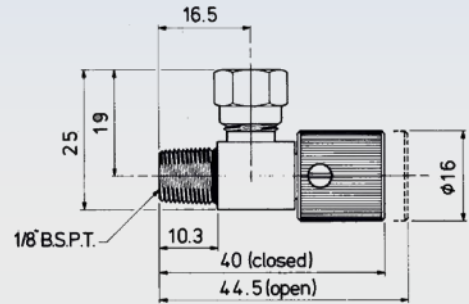

Series 1500 & 4500 Control Valves

Panel mounted
1500 Control
4500 Metering

Stud mounted
1510 Control
4510 Metering

Barb Adaptors
TC271 3/16in Tube
TC273 1/4in Tube

Drallim miniature valves are also suitable for soft plastic tubing using special barb spigot adaptors.

Technical Data	
Fluids	Air and other gases, vapours and liquids compatible with the materials of construction.
Pressures	-1 to +10 bar
Temperatures	-15 to +60°C, dependant on o-ring and tube seal materials.
Materials	Bodies - Brass Stems - 1500 Delrin 4500 316 stainless steel Metering orifice – P.T.F.E Springs - Stainless steel

Ordering Code	
Connector Size	
Tube OD	
1/8in	R
3/16in	A
1/4in	B
4mm	004
5mm	005
6mm	006
O-Ring Material	
Nitrile	NE
Viton	VN
Type Designation	
Control	
Panel	1500
Stud	1510
Metering	
Panel	4500
Stud	4510
EXAMPLE 1500 NE B	